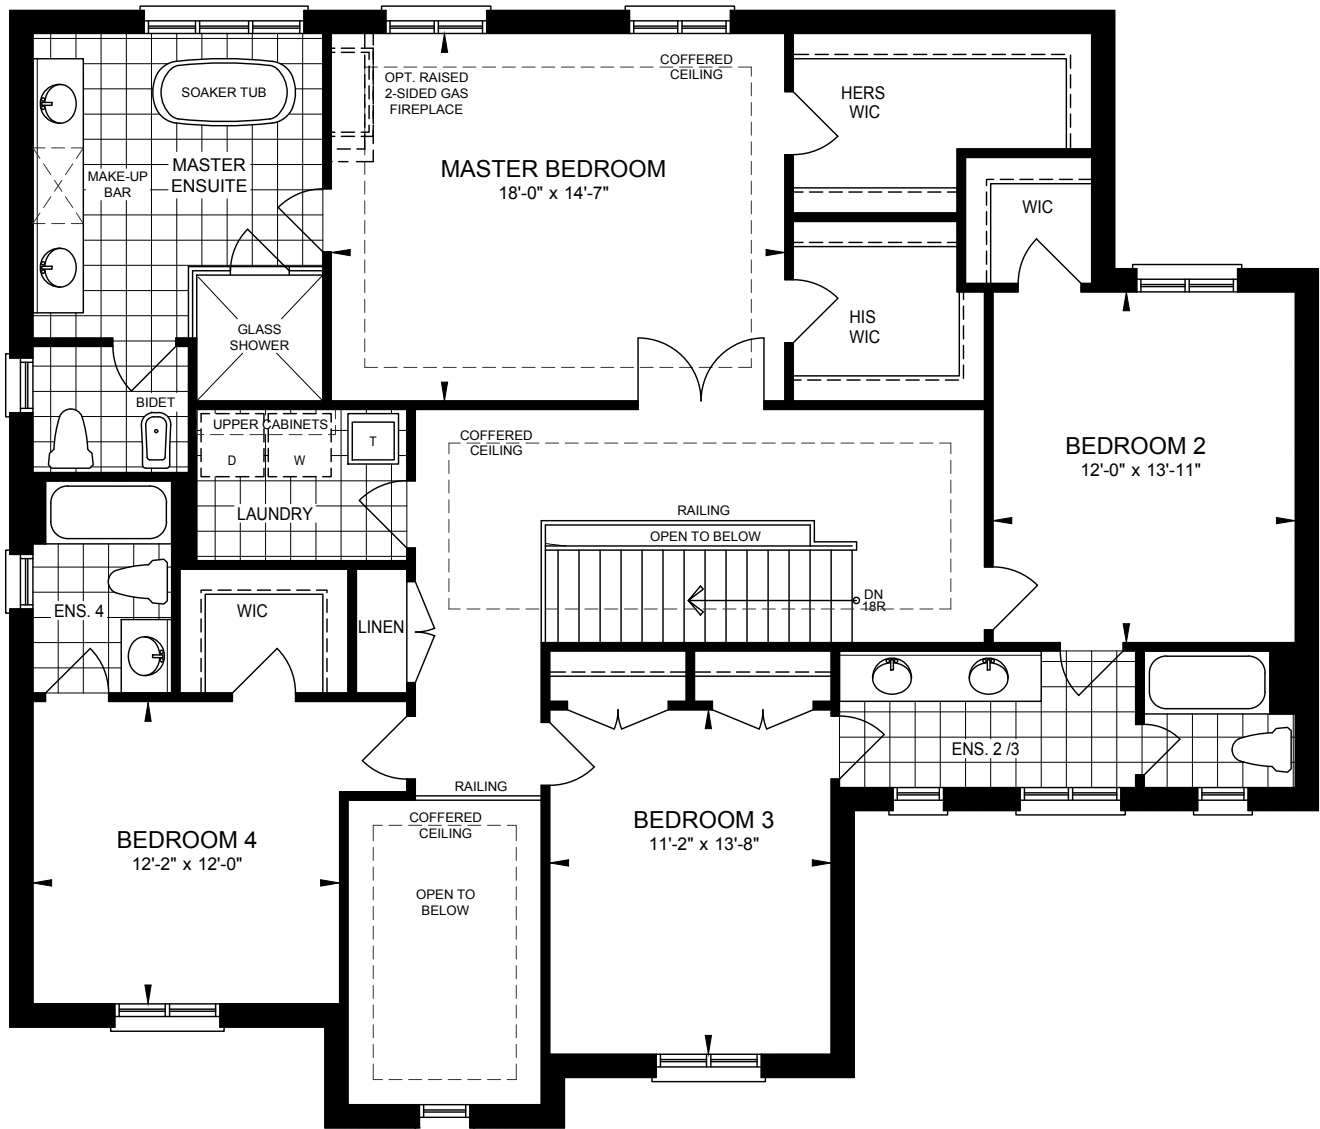

Materials, specifications and floor plans are subject to change without notice. All house renderings are artist's conceptions. All floor plans are approximate dimensions. Window sizes and type may vary. Floor plans may be reversed. Actual useable floor space may vary from the stated floor areas. E & O. E.

KLEINBURG CROWN 'THE TURQUOISE'

ELEVATION 'A' - 3452 SF
(3544 SF WITH OPTIONAL 5
BEDROOM)

SECOND FLOOR PLAN
ELEVATION 'A'

Materials, specifications and floor plans are subject to change without notice. All house renderings are artist's conceptions. All floor plans are approximate dimensions. Window sizes and type may vary. Floor plans may be reversed. Actual useable floor space may vary from the stated floor areas. E & O. E.

KLEINBURG CROWN 'THE TURQUOISE'

ELEVATION 'A' - 3452 SF
(3544 SF WITH OPTIONAL 5
BEDROOM)

OPTIONAL 5 BEDROOM
SECOND FLOOR PLAN
ELEVATION 'A'

Materials, specifications and floor plans are subject to change without notice. All house renderings are artist's conceptions. All floor plans are approximate dimensions. Window sizes and type may vary. Floor plans may be reversed. Actual useable floor space may vary from the stated floor areas. E & O. E.

KLEINBURG CROWN 'THE TURQUOISE'

ELEVATION 'A' - 3452 SF
(3544 SF WITH OPTIONAL 5
BEDROOM)

FRONT ELEVATION 'A'

Materials, specifications and floor plans are subject to change without notice. All house renderings are artist's conceptions. All floor plans are approximate dimensions. Window sizes and type may vary. Floor plans may be reversed. Actual useable floor space may vary from the stated floor areas. E & O. E.