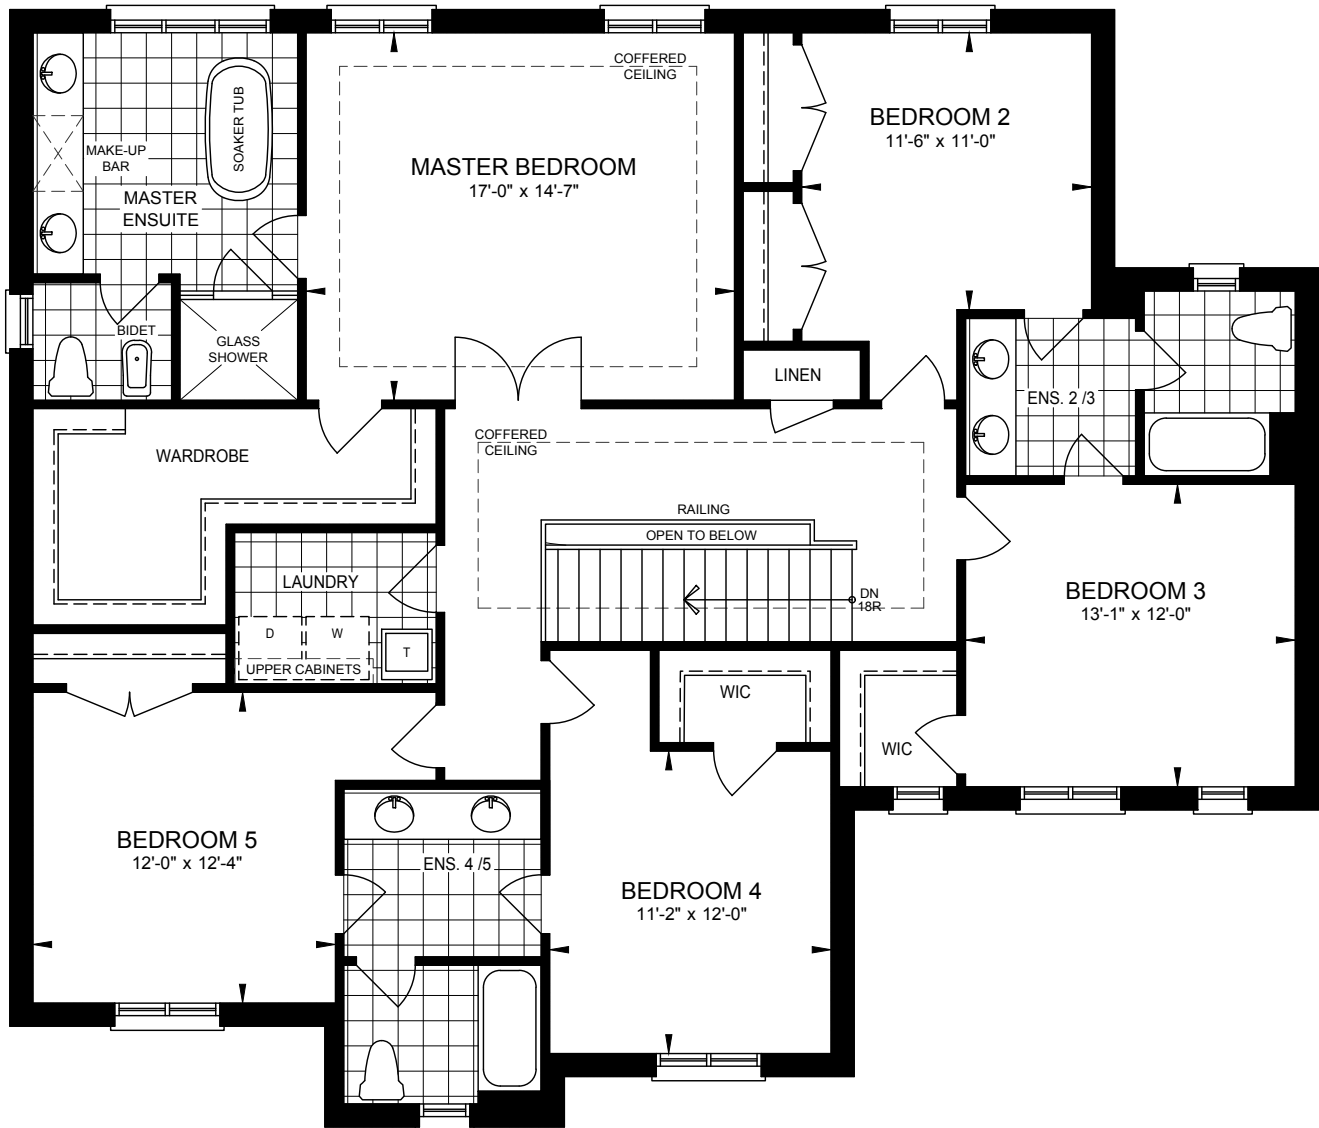

KLEINBURG CROWN 'THE TURQUOISE'

ELEVATION 'A' - 3452 SF
(3544 SF WITH OPTIONAL 5
BEDROOM)

SECOND FLOOR PLAN
ELEVATION 'A'

Materials, specifications and floor plans are subject to change without notice. All house renderings are artist's conceptions. All floor plans are approximate dimensions. Window sizes and type may vary. Floor plans may be reversed. Actual useable floor space may vary from the stated floor areas. E & O. E.

KLEINBURG CROWN 'THE TURQUOISE'

ELEVATION 'A' - 3452 SF
(3544 SF WITH OPTIONAL 5
BEDROOM)

OPTIONAL 5 BEDROOM
SECOND FLOOR PLAN
ELEVATION 'A'

Materials, specifications and floor plans are subject to change without notice. All house renderings are artist's conceptions. All floor plans are approximate dimensions. Window sizes and type may vary. Floor plans may be reversed. Actual useable floor space may vary from the stated floor areas. E & O. E.

KLEINBURG CROWN 'THE TURQUOISE'

ELEVATION 'A' - 3452 SF
(3544 SF WITH OPTIONAL 5
BEDROOM)

FRONT ELEVATION 'A'

Materials, specifications and floor plans are subject to change without notice. All house renderings are artist's conceptions. All floor plans are approximate dimensions. Window sizes and type may vary. Floor plans may be reversed. Actual useable floor space may vary from the stated floor areas. E & O. E.

KLEINBURG CROWN 'THE TURQUOISE'

ELEVATION 'A' - 3452 SF
(3544 SF WITH OPTIONAL 5
BEDROOM)

REAR ELEVATION 'A'

Materials, specifications and floor plans are subject to change without notice. All house renderings are artist's conceptions. All floor plans are approximate dimensions. Window sizes and type may vary. Floor plans may be reversed. Actual useable floor space may vary from the stated floor areas. E & O. E.